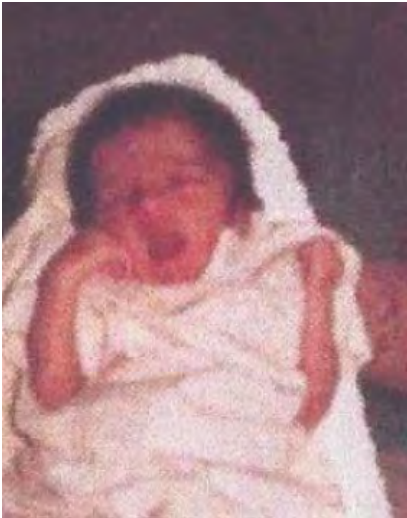

NWC Canadian Sperm Donor Catalog

Donor 2304

- Height: 5'11"
- Weight: 185
- Eye Color: Brown
- Hair Color: Black
- Ethnic origin: East Indian
- Complexion Relative to Race: Fair
- Blood Type: A Positive
- CMV Status: Positive
- Donation Type: Anonymous

- For full profile & availability: Call 800-786-5251